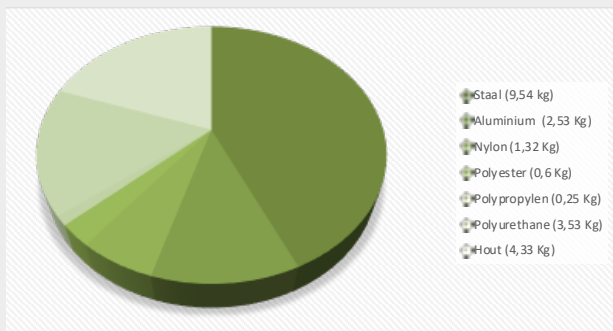

Use of low-emission materials

> ISO 14001

ISO 14001

Aandeel Materiaal // Material contents

Materiaal Material	Waarvan gerecycled Which recycled	Recyclebaar Recyclable
Staal // Steel	50%	100%
Aluminium	100%	100%
Nylon	100%	100%
Polyester	0%	100%
Polypropylene	0%	100%
Polyurethanes	0%	0%
Hout // Wood	0%	100%