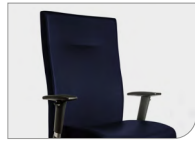

Aluminum polished design base, with matt black bottom

Multifunctionele wielen 60 mm

Multifunctional wheels 60 mm

Stofkleuren // Fabric colours

Deze bureaustoel is leverbaar in

116
kleuren

This office chair is available in

116
colors

Opties // Options

Gestoffeerd in kleur
Upholstered in color

Gestoffeerd in leder
Upholstered in leather

Gestoffeerd in gekleurd leder
Upholstered in colored leather

Gestoffeerd in kunstleder
Upholstered in leather look