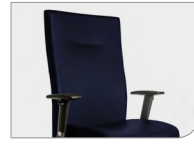

Aluminum polished design base, with matt black bottom

Multifunctionele wielen 60 mm

Multifunctional wheels 60 mm

Stofkleuren // Fabric colours

Deze bureaustoel is leverbaar in

116
kleuren

This office chair is available in

116
colors

Opties // Options

Gestoffeerd in kleur
Upholstered in color

Gestoffeerd in leder
Upholstered in leather

Gestoffeerd in gekleurd leder
Upholstered in colored leather

Gestoffeerd in kunstleder
Upholstered in leather look