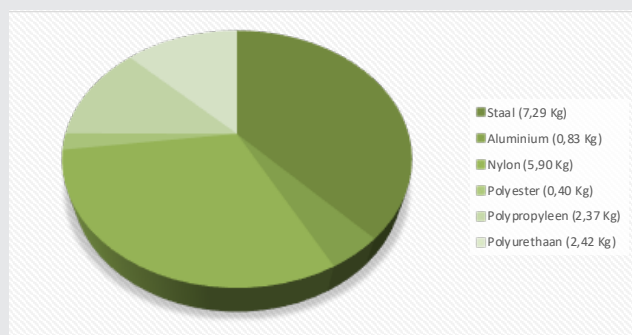

materialen

Use of low-emission

materials

> ISO 14001

ISO 14001

Materiaal Material	Waarvan gerecycled Which recycled	Recyclebaar Recyclable
Staal // Steel	50%	100%
Aluminium	100%	100%
Nylon	100%	100%
Polyester	0%	100%
Polypropyleen	100%	100%
Polyurethanes	0%	90%

Aandeel Materiaal // Material contents

Recycle percentages

Gemiddeld percentage gerecycled materiaal in product:
c.a. 61%. Recyclebaar: c.a. 96%

Recycling percentages

Average recycled material in this product:
approx. 61%. Recyclable: approx 96%