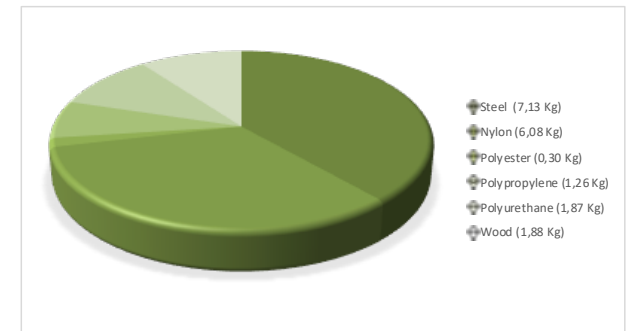

Recycling percentages

Material	Which recycled	Recyclable
Steel	50%	100%
Nylon	100%	100%
Polyester	0%	100%
Polypropylene	0%	100%
Polyurethanes	0%	0%
Wood	0%	100%

Average recycled material in this product: approx. 40%.
Recyclable: approx 93%