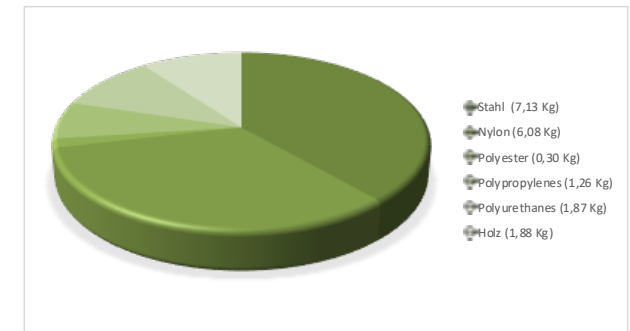

Materialanteil

Recyclingmaterial-Anteil

Material	Davon recycelt	Recyclebar
Stahl	50%	100%
Nylon	100%	100%
Polyester	0%	100%
Polypropylene	0%	100%
Polyurethane	0%	0%
Holz	0%	100%

Durchschnittlicher recyclingmaterial-Anteil: c.a. 40%.
Recyclebar: c.a. 93%