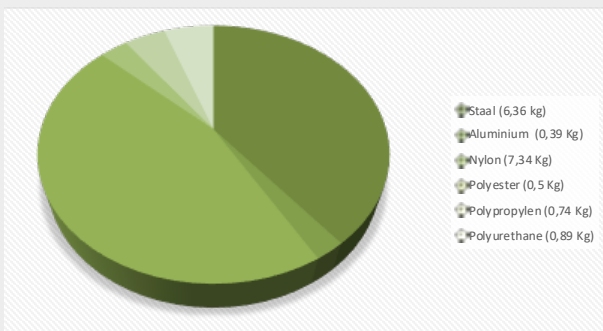

Use of low-emission materials

> **ISO 14001**

ISO 14001

Aandeel Materiaal // Material contents

Materiaal Material	Waarvan gerecycled Which recycled	Recyclebaar Recyclable
Staal // Steel	50%	100%
Aluminium	100%	100%
Nylon	100%	100%
Polyester	0%	100%
Polypropylen	100%	100%
Polyurethanes	0%	80%