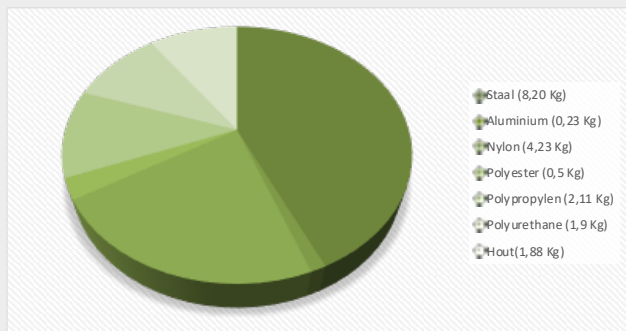

Use of low-emission materials

> ISO 14001

ISO 14001

Aandeel Materiaal // Material contents

Materiaal Material	Waarvan gerecycled Which recycled	Recyclebaar Recyclable
Staal // Steel	50%	100%
Aluminium	100%	100%
Nylon	100%	100%
Polyester	0%	100%
Polypropylen	100%	100%
Polyurethanes	0%	80%
Hout // Wood	0%	100%