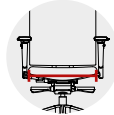

Maße und Gewicht // Dimensions et poids