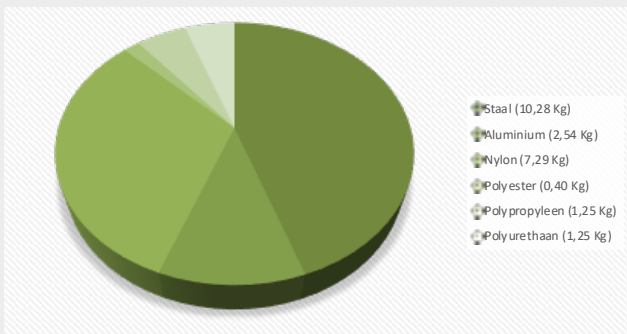

Afmetingen en gewicht // Measurements and weight

Zithoogte Seat height	Zittingbreedte Seat width	Zitdiepte Seat depth	Rugbreedte Back width	Totale hoogte Total height	Totale diepte Total depth
460-590 mm	460-590 mm	480-580 mm	500 mm	1050-1180 mm	525-625 mm

Gewicht // Weight: 23,01 KG **Maximale belastbaarheid // Weight Limits:** 160 KG

Garantie & Service // Warranty & Service

> **10 jaar garantie // 10 years warranty**

> **Onderhoudsvriendelijk vanwege eenvoudige uitwisseling van onderdelen**

Low maintenance due to effortless exchange of parts

> **10 jaar naleverbaarheid van onderdelen**

10 years deliverability of parts

> **Landelijke service**

Nationwide service

Mileu & materialen // Environment & materials

Kenmerken // Characteristics

> **Schuim FCKW-vrij**

Foam FCKW-free

> **PAK-vrij**

PAK-free

> **Stoffen niet verlijmd**

Textiles not glued

> **Gebruik van emissie-arme materialen**

Use of low-emission materials

> **ISO 14001**

ISO 14001

Materiaal Material	Waarvan gerecycled Which recycled	Recyclebaar Recyclable
Staal // Steel	50%	100%
Aluminium	100%	100%
Nylon	100%	100%
Polyester	0%	100%
Polypropyleen	100%	100%
Polyurethanen	0%	85%

Aandeel Materiaal // Material contents

Recycle percentages

Gemiddeld percentage gerecycled materiaal in product: c.a. 64%. Recyclebaar: c.a. 98%

Recycling percentages

Average recycled material in this product: approx. 64%. Recyclable: approx 98%