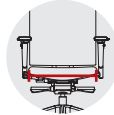

Afmetingen en gewicht // Measurements and weight