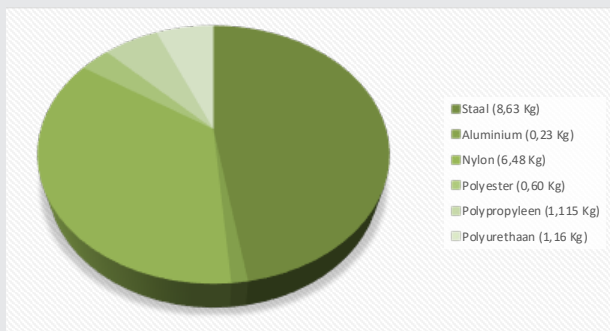

### Aandeel Materiaal // Material contents

Materiaal Material	Waarvan gerecycled Which recycled	Recyclebaar Recyclable
Staal // Steel	50%	100%
Aluminium	100%	100%
Nylon	100%	100%
Polyester	0%	100%
Polypropyleen	100%	100%
Polyurethanes	0%	80%