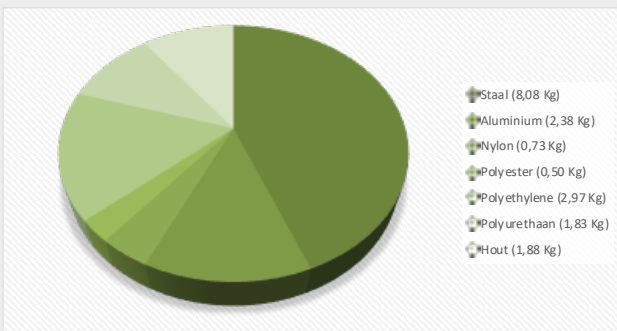

Use of low-emission materials

> **ISO 14001**

ISO 14001

Aandeel Materiaal // Material contents

Materiaal Material	Waarvan gerecycled Which recycled	Recyclebaar Recyclable
Staal // Steel	50%	100%
Aluminium	100%	100%
Nylon	100%	100%
Polyester	0%	100%
Polypropyleen	0%	100%
Polyurethanes	0%	0%
Hout // Wood	0%	100%