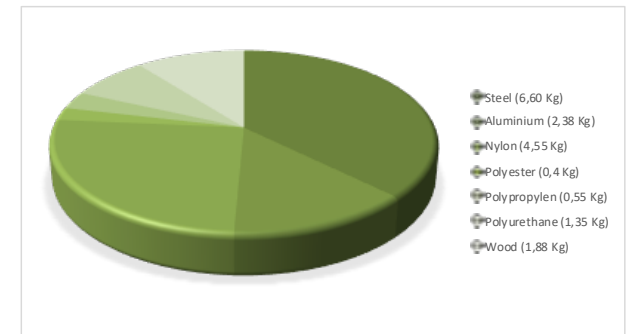

Recycling percentages

Material	Which recycled	Recyclable
Steel	50%	100%
Aluminium	40%	100%
Nylon	100%	100%
Polyester	0%	100%
Polypropylene	0%	100%
Polyurethanes	0%	0%
Wood	0%	100%

Average recycled material in this product: approx. 60%.
Recyclable: approx 94,9%