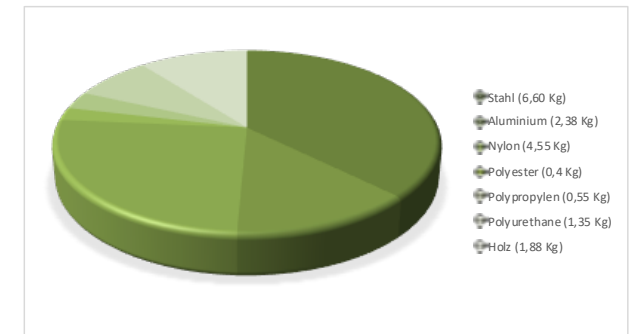

Materialanteil

Recyclingmaterial-Anteil

Material	Davon recycelt	Recyclebar
Stahl	50%	100%
Aluminium	40%	100%
Nylon	100%	100%
Polyester	0%	100%
Polypropylene	0%	100%
Polyurethane	0%	0%
Holz	0%	100%

Durchschnittlicher recyclingmaterial-Anteil: c.a. 60%.
Recyclebar: c.a. 94,9%