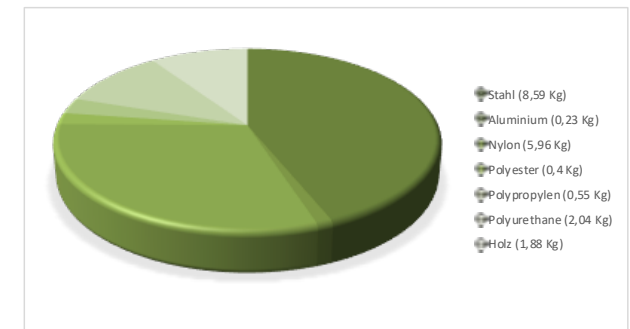

Materialanteil

Recyclingmaterial-Anteil

Material	Davon recycelt	Recyclebar
Stahl	50%	100%
Aluminium	40%	100%
Nylon	100%	100%
Polyester	0%	100%
Polypropylene	0%	100%
Polyurethane	0%	0%
Holz	0%	100%

Durchschnittlicher recyclingmaterial-Anteil: c.a. 52%.
Recyclebar: c.a. 93,7%