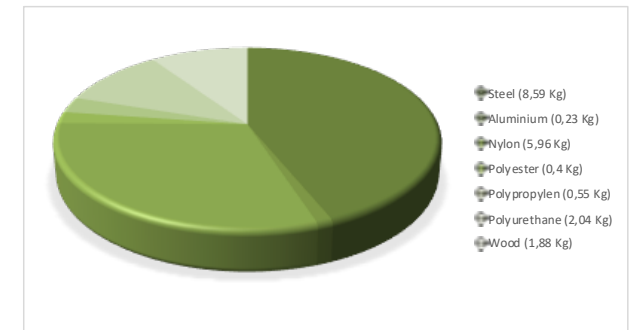

Recycling percentages

Material	Which recycled	Recyclable
Steel	50%	100%
Aluminium	40%	100%
Nylon	100%	100%
Polyester	0%	100%
Polypropylene	0%	100%
Polyurethanes	0%	0%
Wood	0%	100%

Average recycled material in this product: approx. 52%.
Recyclable: approx 93,7%