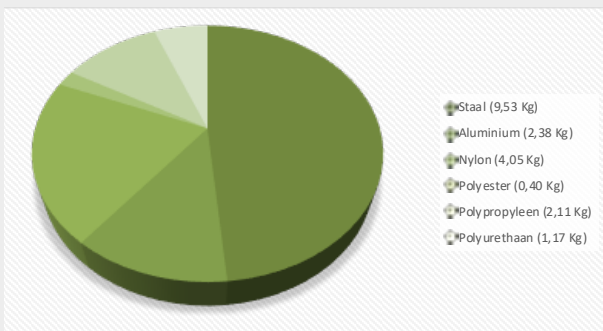

Use of low-emission materials

> **ISO 14001**

ISO 14001

Aandeel Materiaal // Material contents

Materiaal Material	Waarvan gerecycled Which recycled	Recyclebaar Recyclable
Staal // Steel	50%	100%
Aluminium	100%	100%
Nylon	100%	100%
Polyester	0%	100%
Polypropyleen	0%	100%
Polyurethanes	0%	0%
Hout // Wood	0%	100%